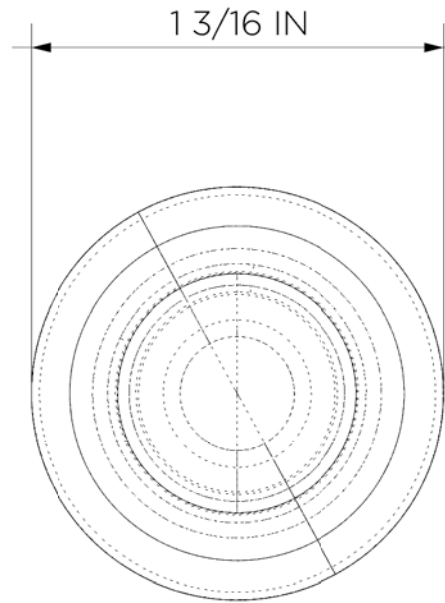

158

Z158

CLIFFSIDE

INDUSTRIES

60 WRIGHT AVE
LITITZ PA 17543

MODEL NUMBER

Z158
158

MATERIAL