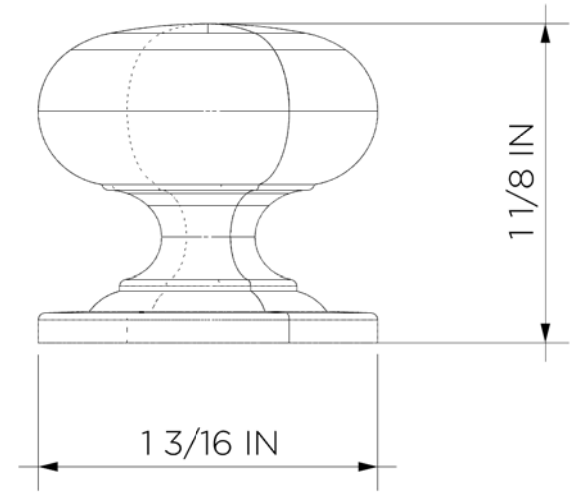

158

Z158

CLIFFSIDE

INDUSTRIES

60 WRIGHT AVE
LITITZ PA 17543

MODEL NUMBER

Z158
158

MATERIAL